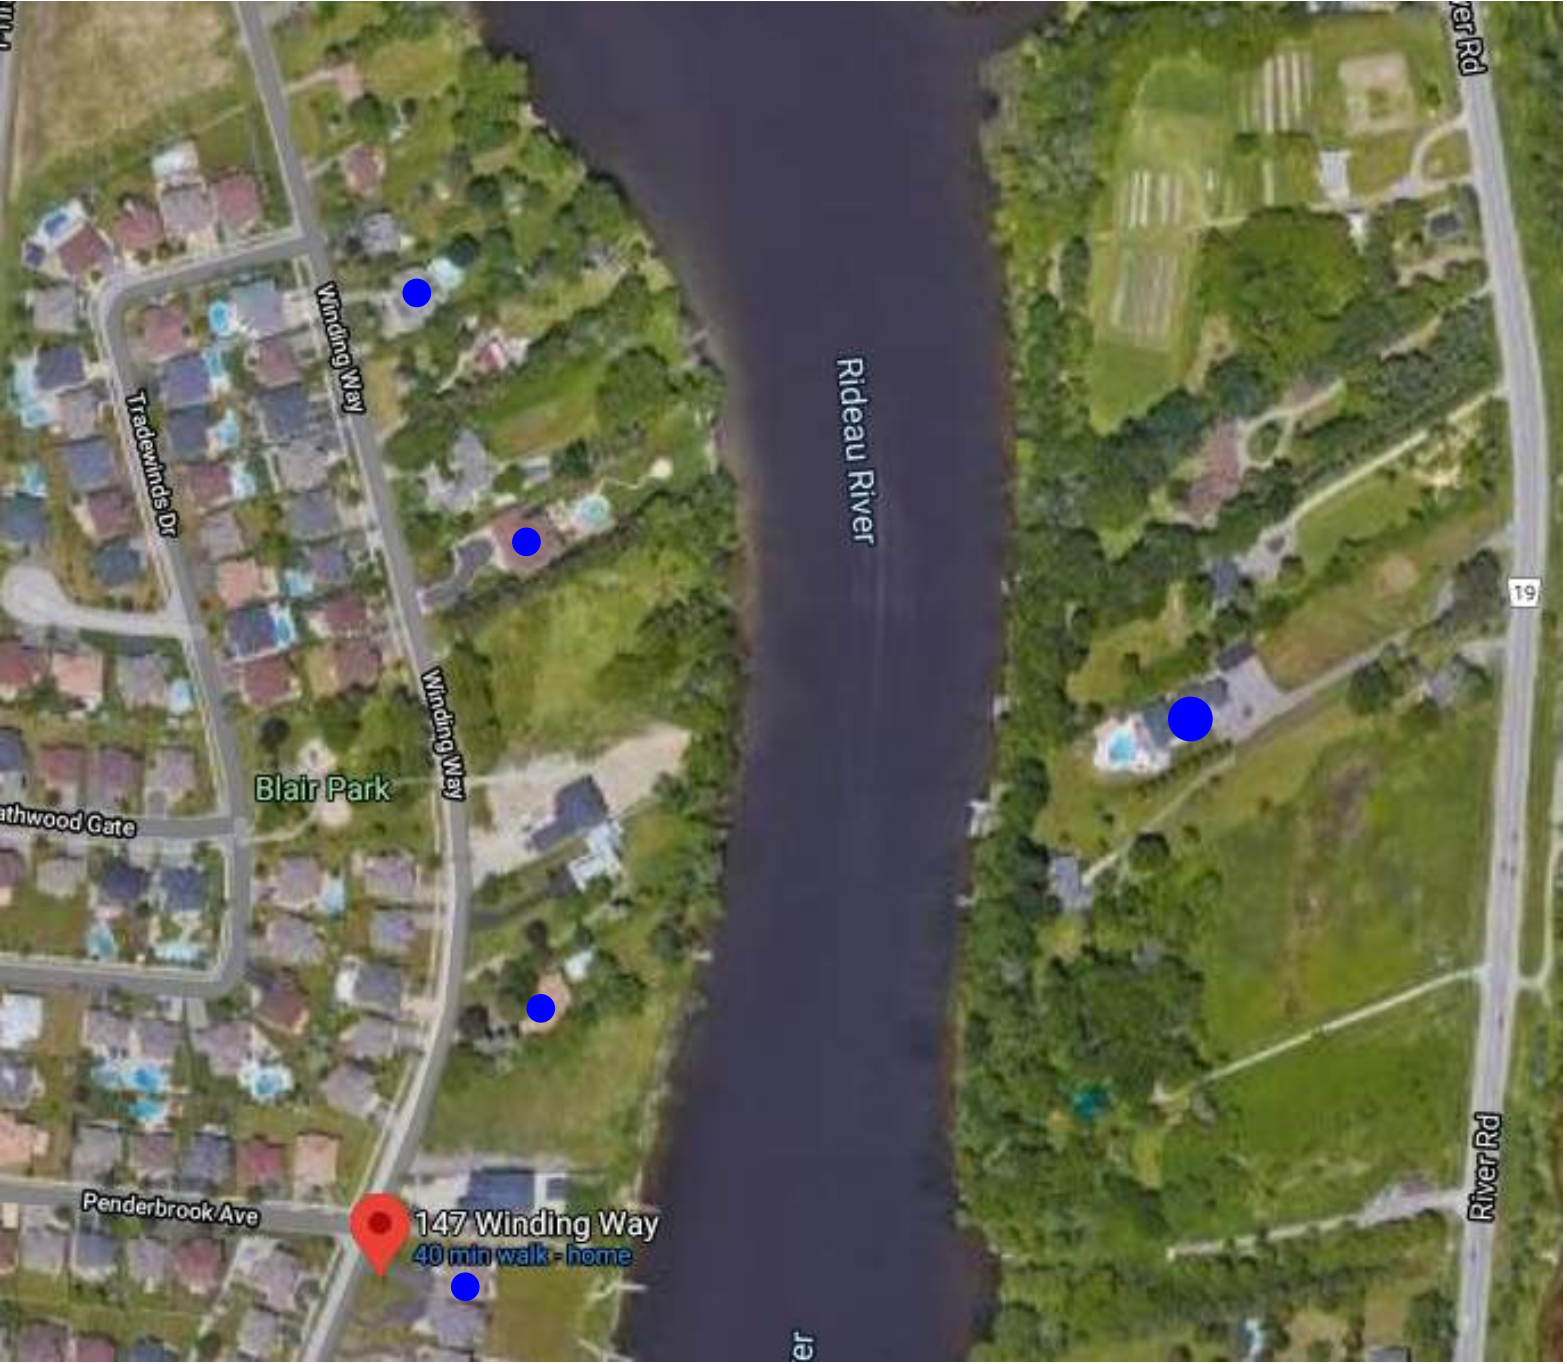

Towex Towing Service

Murphy Park

Rest-Con Svc

River Rd

Sturley Ave

Mulligan St

Henry Park

Emily St

Rideau River

14

19

Prince of Wales Dr

Google

River Rd

Map

er Rd

Rideau River

19

River Rd

er

Tradewinds Dr

Winding Way

Winding Way

Blair Park

athwood Gate

Penderbrook Ave

147 Winding Way  
40 min walk - home

Rideau River

Rideau River

Nicolls Island Rd

Nicolls Island Rd

Nicolls Island Rd